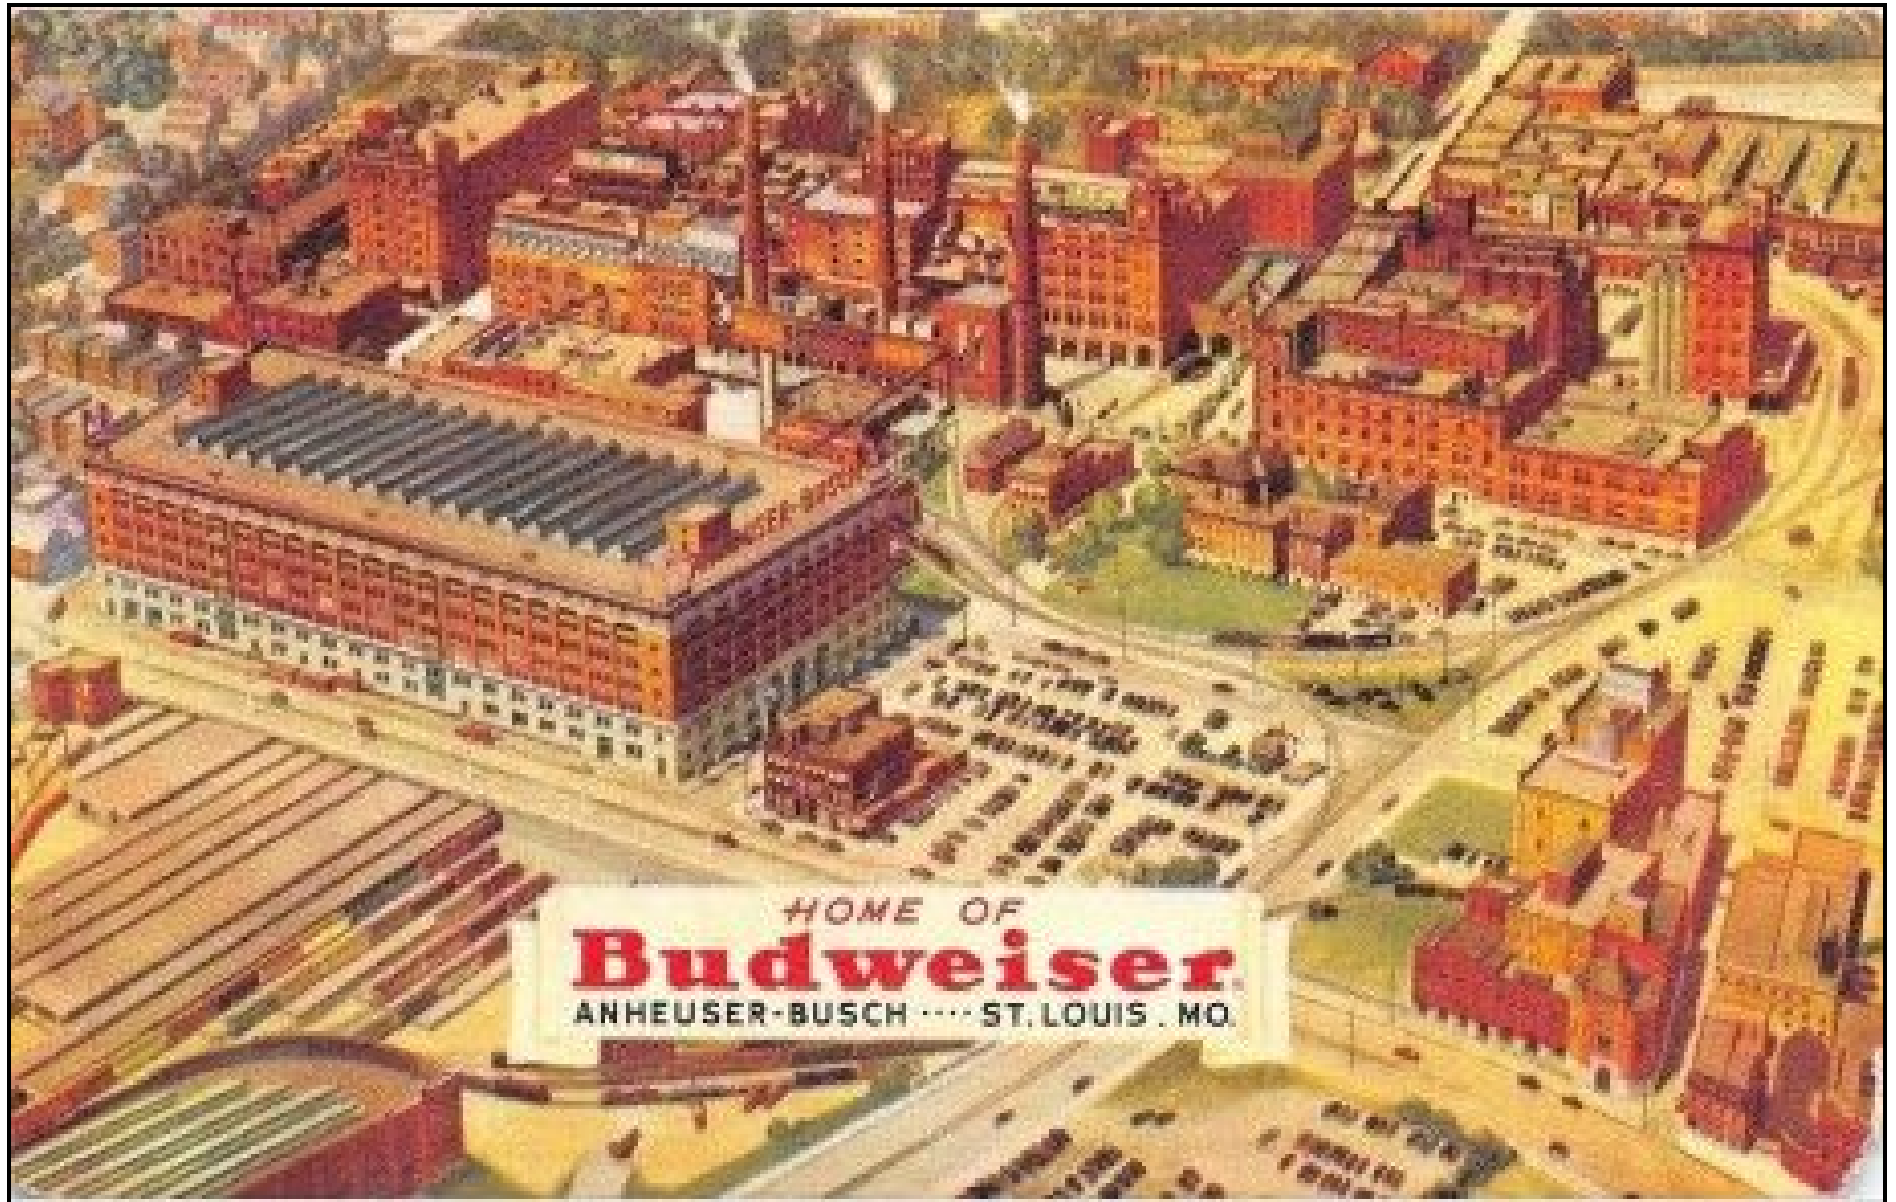

HOME OF
Budweiser
ANHEUSER-BUSCH ···· ST. LOUIS . MO.