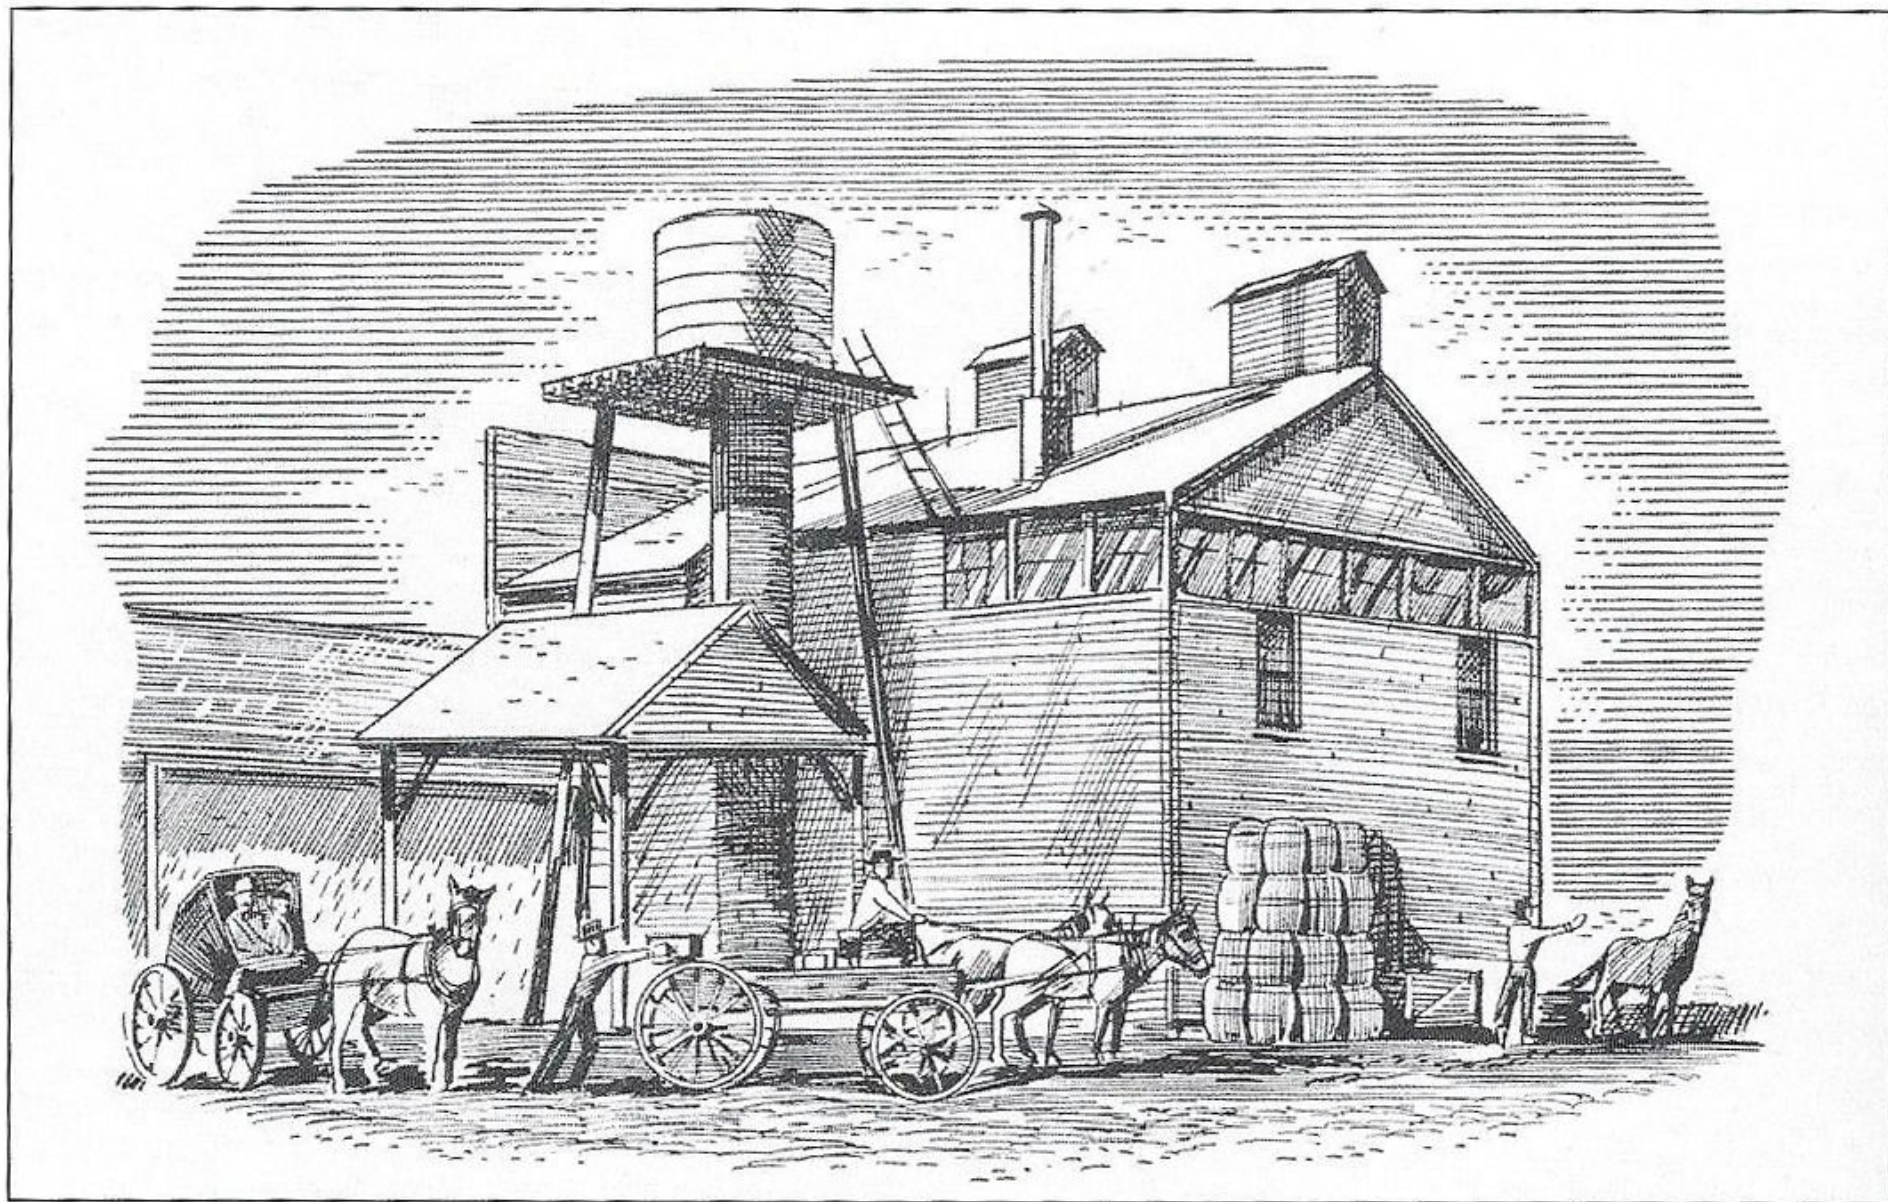

Refrigeration in American Breweries 1860-1920

Seattle Breweries

WASHINGTON

Seen here is an artist rendering of the Bay View Brewery as it appeared around 1880. Two years later, Hemrich bought out Kopp's shares of the brewery and was joined by his father, John Hemrich, and brother-in-law Frederick Kirschner. The brewery then reorganized under the name Bay View Brewing Company. (Seattle Public Library)

By 1887, Bay View Brewing Company completed construction of a larger brewery located on the same site. They were now Seattle's biggest brewery. This image shows workers in front of the brewery on the Grant Street Bridge in 1898. The bridge was demolished a few years later as the tidelands were filled. (Seattle Public Library.)

Pictured is an early Rainier bottle label from the Seattle Brewing and Malting Company. Rainier was first introduced in 1893 and was the brewery's first beer (Author's collection.)

The Seattle Brewing and Malting Company's washhouse adjoined the cooperage and carpenter shop and was 80 feet by 160 feet in size. Previously used beer barrels had to be thoroughly washed, dry steamed, and relined with pitch to prevent contamination when reused. (UW Special Collections.)

Rainier
PALE BEER

Seattle Brewing & Malting Co.
Sidney 1 Sidney 526

Tired of Georgetown's lawlessness and corruption, Seattle successfully voted to annex the city into its own jurisdiction in 1910. That same year, women (whom the vast majority of were supportive of the temperance movement), were allowed to vote, making the possibility of statewide Prohibition a greater threat. This 1912 postcard shows a line up of Rainier delivery trucks in front of the Seattle Brewing and Malting Company. The photograph below shows what the same section of the brewing company looks like today, 100 years later. (Both, author's collection.)