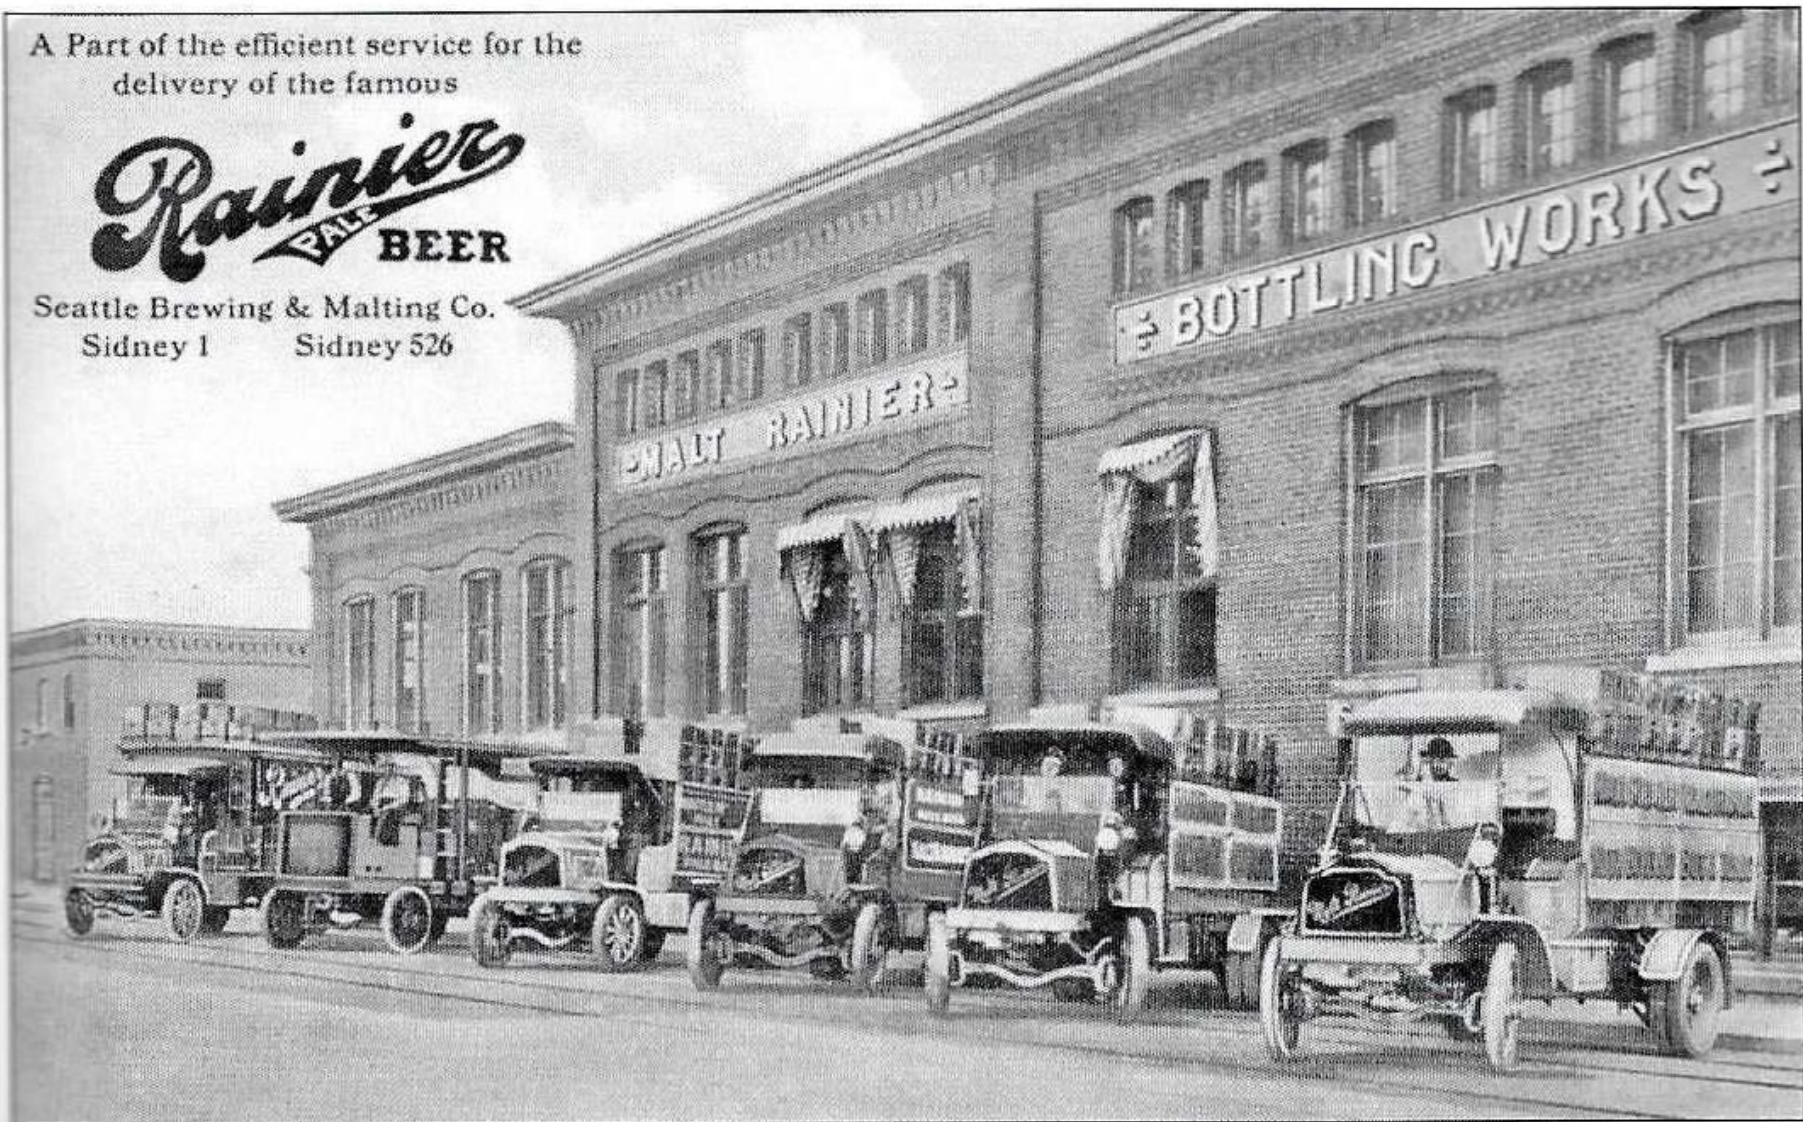

Rainier
PALE BEER

Seattle Brewing & Malting Co.
Sidney 1 Sidney 526

Tired of Georgetown's lawlessness and corruption, Seattle successfully voted to annex the city into its own jurisdiction in 1910. That same year, women (whom the vast majority of were supportive of the temperance movement), were allowed to vote, making the possibility of statewide Prohibition a greater threat. This 1912 postcard shows a line up of Rainier delivery trucks in front of the Seattle Brewing and Malting Company. The photograph below shows what the same section of the brewing company looks like today, 100 years later. (Both, author's collection.)