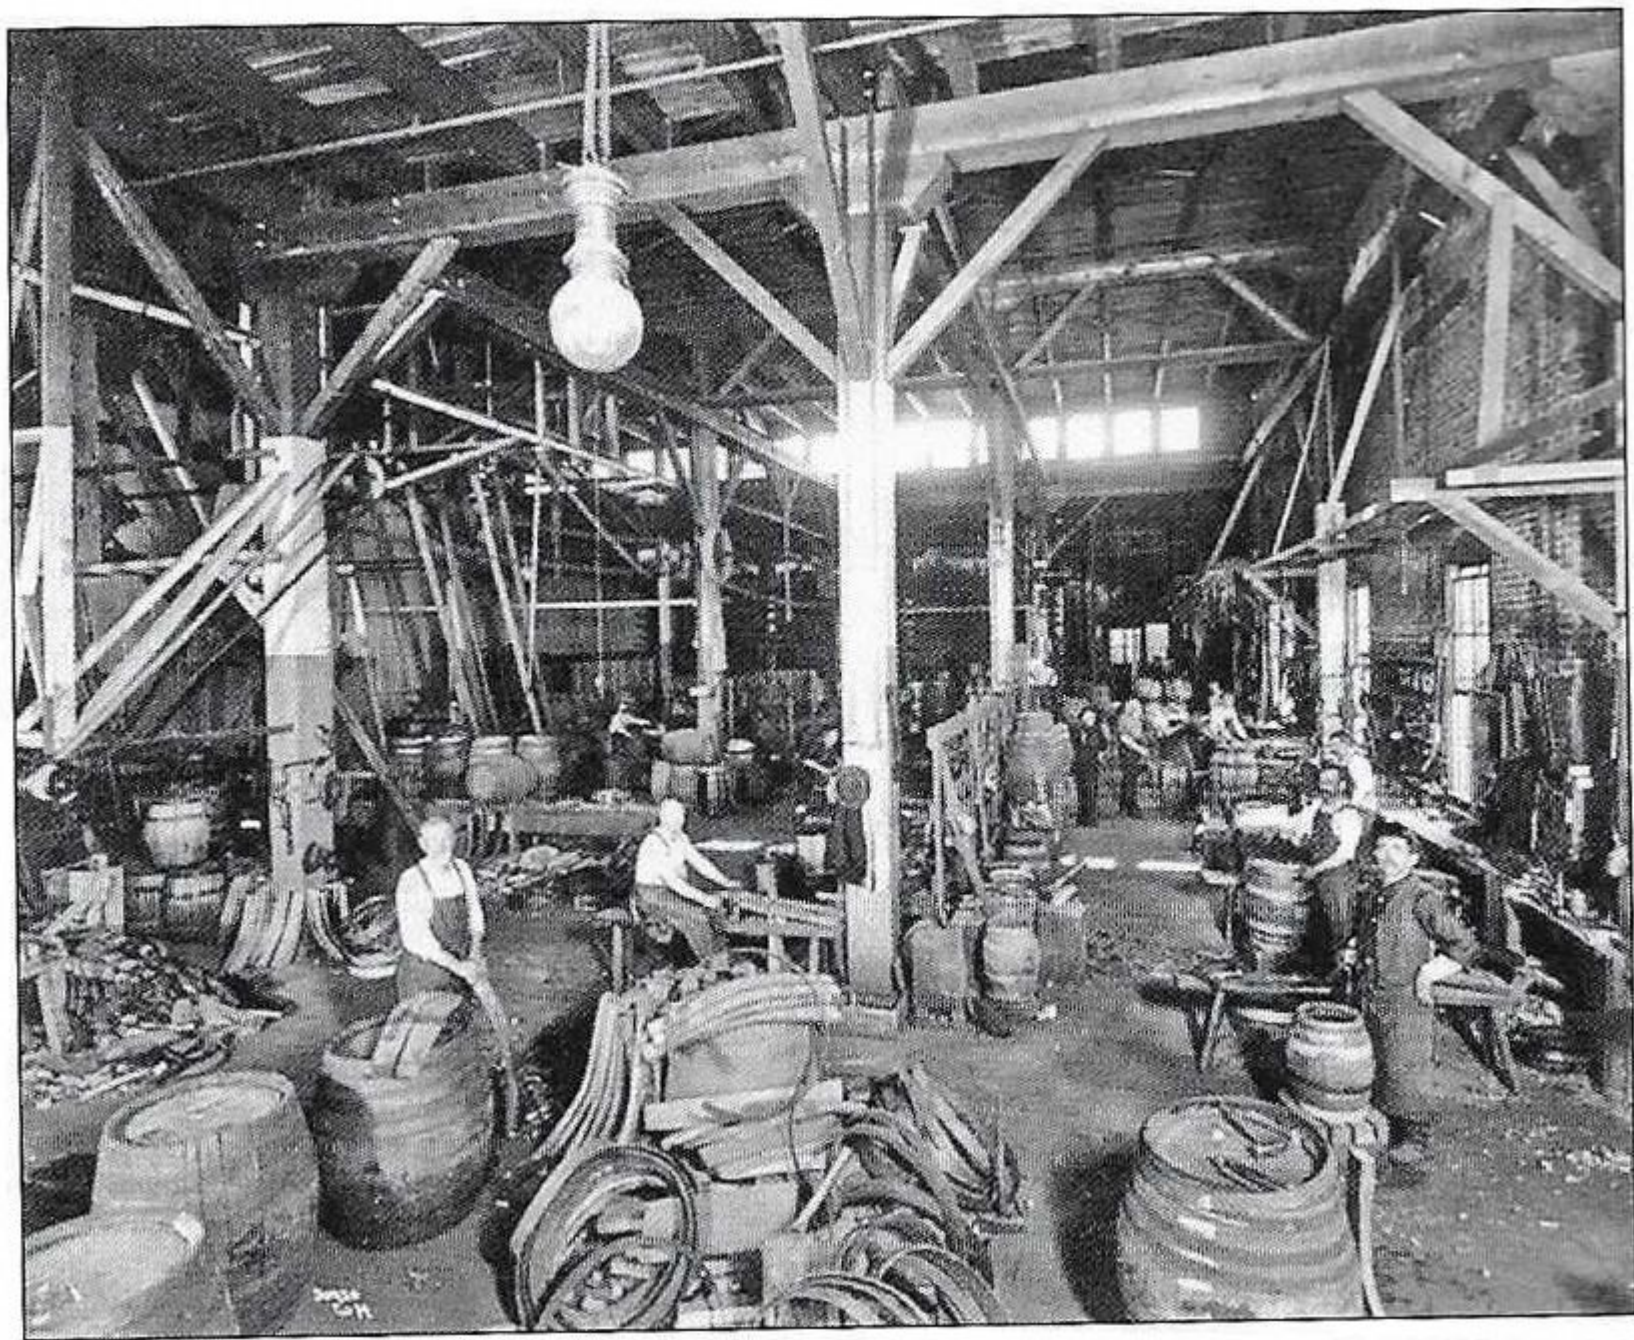

Refrigeration in American Breweries 1860-1920

Seattle Breweries

WASHINGTON

Seen here is an artist rendering of the Bay View Brewery as it appeared around 1880. Two years later, Hemrich bought out Kopp's shares of the brewery and was joined by his father, John Hemrich, and brother-in-law Frederick Kirschner. The brewery then reorganized under the name Bay View Brewing Company. (Seattle Public Library)

By 1887, Bay View Brewing Company completed construction of a larger brewery located on the same site. They were now Seattle's biggest brewery. This image shows workers in front of the brewery on the Grant Street Bridge in 1898. The bridge was demolished a few years later as the tidelands were filled. (Seattle Public Library.)

Pictured is an early Rainier bottle label from the Seattle Brewing and Malting Company. Rainier was first introduced in 1893 and was the brewery's first beer (Author's collection.)

The Seattle Brewing and Malting Company's washhouse adjoined the cooperage and carpenter shop and was 80 feet by 160 feet in size. Previously used beer barrels had to be thoroughly washed, dry steamed, and relined with pitch to prevent contamination when reused. (UW Special Collections.)