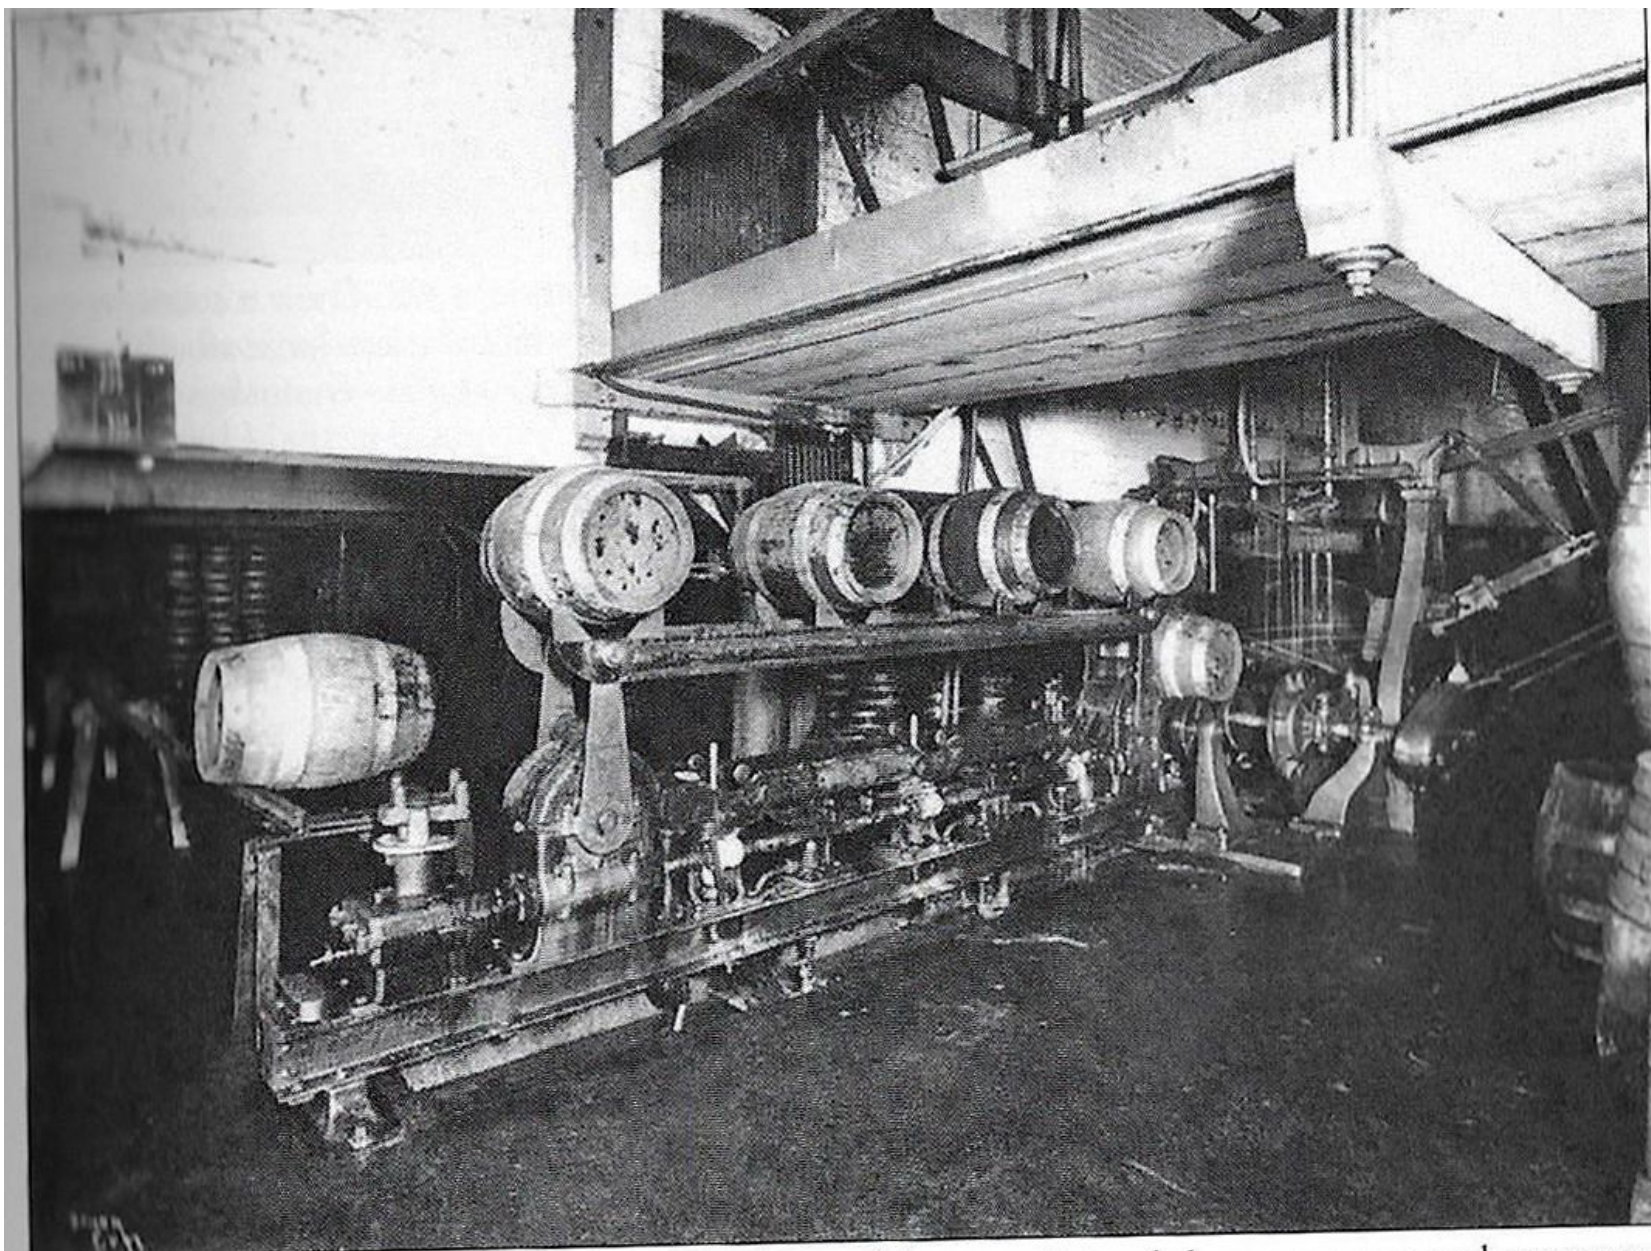

By 1887, Bay View Brewing Company completed construction of a larger brewery located on the same site. They were now Seattle's biggest brewery. This image shows workers in front of the brewery on the Grant Street Bridge in 1898. The bridge was demolished a few years later as the tidelands were filled. (Seattle Public Library.)

Pictured is an early Rainier bottle label from the Seattle Brewing and Malting Company. Rainier was first introduced in 1893 and was the brewery's first beer (Author's collection.)

The Seattle Brewing and Malting Company's washhouse adjoined the cooperage and carpenter shop and was 80 feet by 160 feet in size. Previously used beer barrels had to be thoroughly washed, dry steamed, and relined with pitch to prevent contamination when reused. (UW Special Collections.)