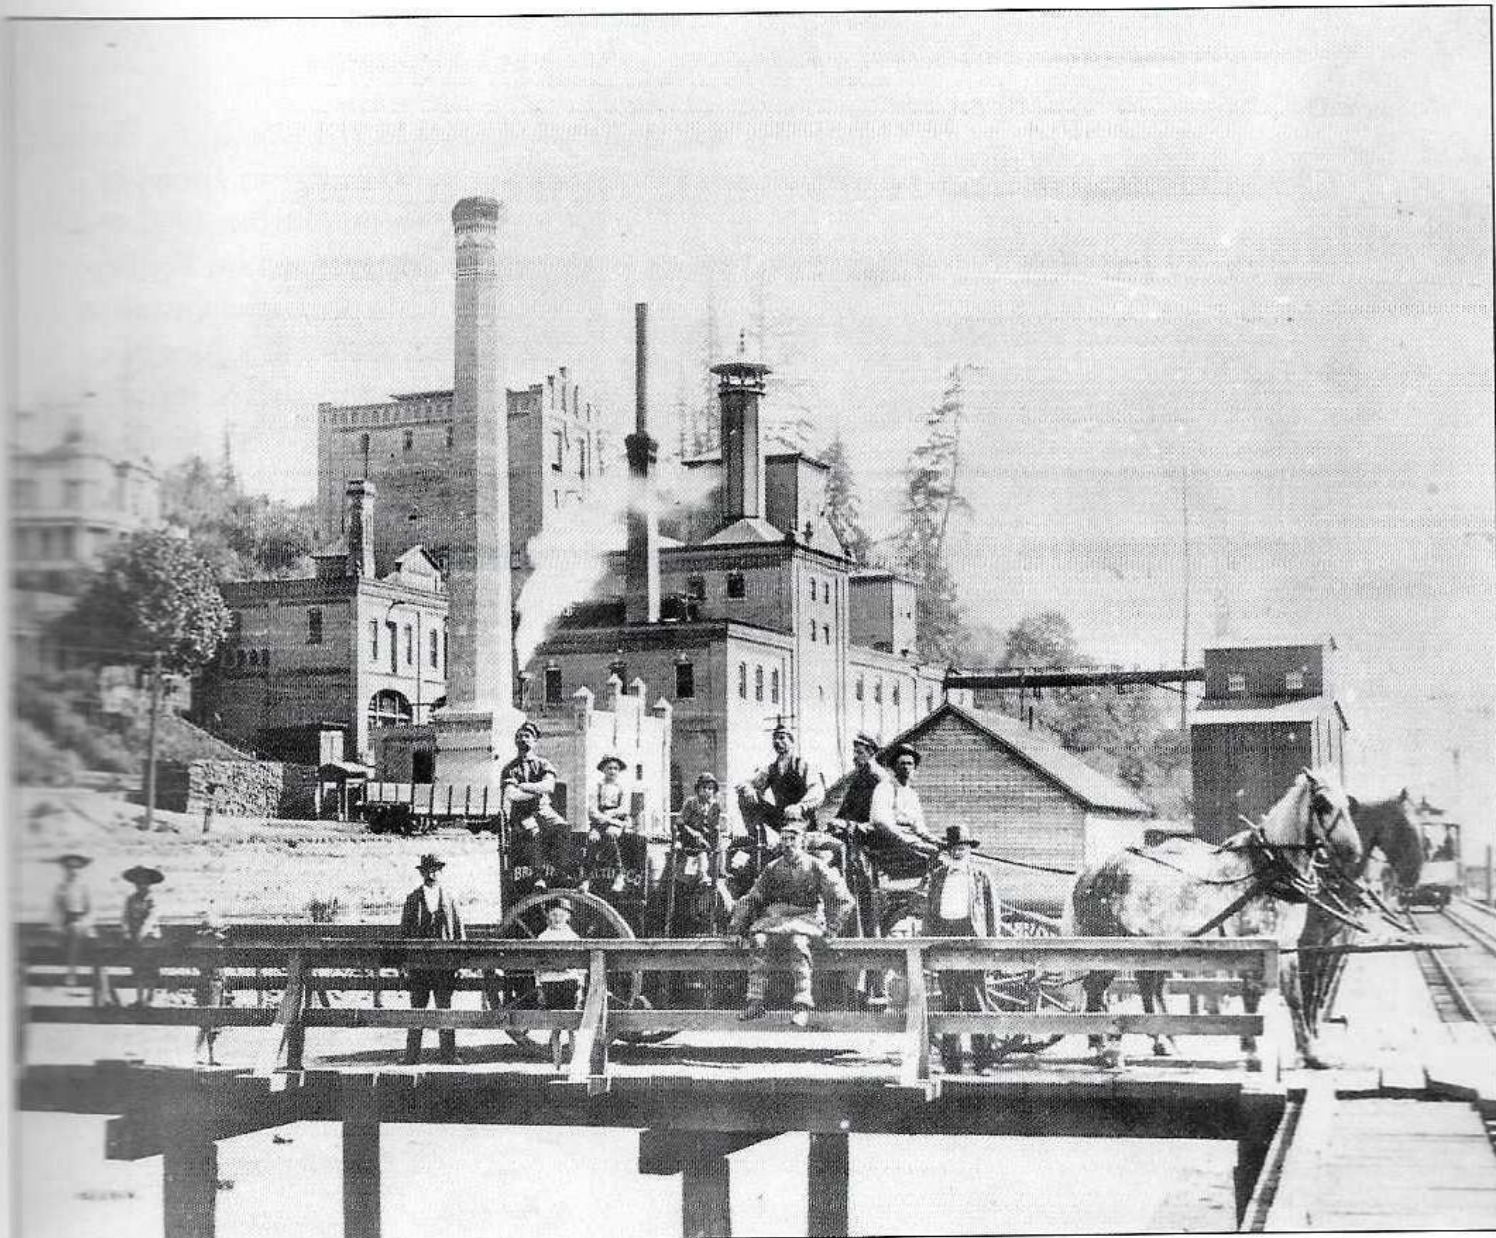

Refrigeration in American Breweries 1860-1920

Seattle Breweries

WASHINGTON

Seen here is an artist rendering of the Bay View Brewery as it appeared around 1880. Two years later, Hemrich bought out Kopp's shares of the brewery and was joined by his father, John Hemrich, and brother-in-law Frederick Kirschner. The brewery then reorganized under the name Bay View Brewing Company. (Seattle Public Library)

By 1887, Bay View Brewing Company completed construction of a larger brewery located on the same site. They were now Seattle's biggest brewery. This image shows workers in front of the brewery on the Grant Street Bridge in 1898. The bridge was demolished a few years later as the tidelands were filled. (Seattle Public Library.)

Pictured is an early Rainier bottle label from the Seattle Brewing and Malting Company. Rainier was first introduced in 1893 and was the brewery's first beer (Author's collection.)

The Seattle Brewing and Malting Company's washhouse adjoined the cooperage and carpenter shop and was 80 feet by 160 feet in size. Previously used beer barrels had to be thoroughly washed, dry steamed, and relined with pitch to prevent contamination when reused. (UW Special Collections.)

Rainier
PALE BEER

Seattle Brewing & Malting Co.
Sidney 1 Sidney 526

Tired of Georgetown's lawlessness and corruption, Seattle successfully voted to annex the city into its own jurisdiction in 1910. That same year, women (whom the vast majority of were supportive of the temperance movement), were allowed to vote, making the possibility of statewide Prohibition a greater threat. This 1912 postcard shows a line up of Rainier delivery trucks in front of the Seattle Brewing and Malting Company. The photograph below shows what the same section of the brewing company looks like today, 100 years later. (Both, author's collection.)